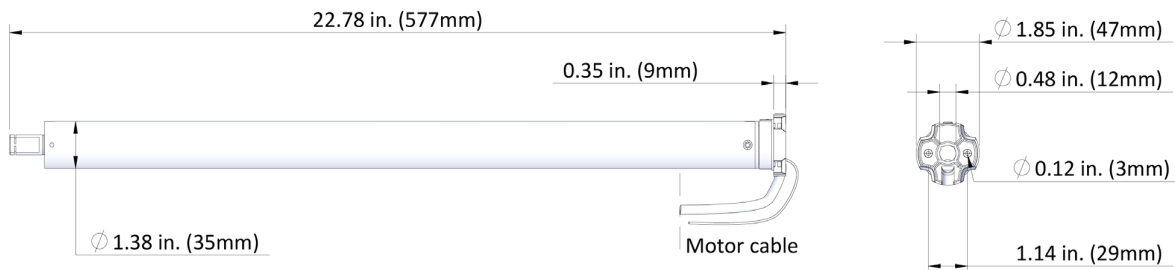

ROLLER SHADES

OTTO™ WIRED 6 MOTORIZED SHADE SPECIFICATIONS

FEATURES

- Recommended max shade size 120"x120"
- Leveling Control
- Simple limit setting and adjustment
- Favorite position
- 2-way RF communication
- Bi-Directional protocol for simple programming
- "Slim Head" design minimizes light gap
- Low Noise Operation

DIMENSIONS

SPECIFICATIONS

Voltage	110-120 A/C	IP Rating	IP44
Torque	6.0Nm	Limit Switch Type	Electronic
Max Run Time	4 Min	Amps	0.85A
Speed	33 RPM	Temp Working Range	32°F to 140°F (0°C to 60°C)
Radio Frequency	433.92 MHz	Insulation Class	III
RF Modulation	FSK	Sound Level	~44DB